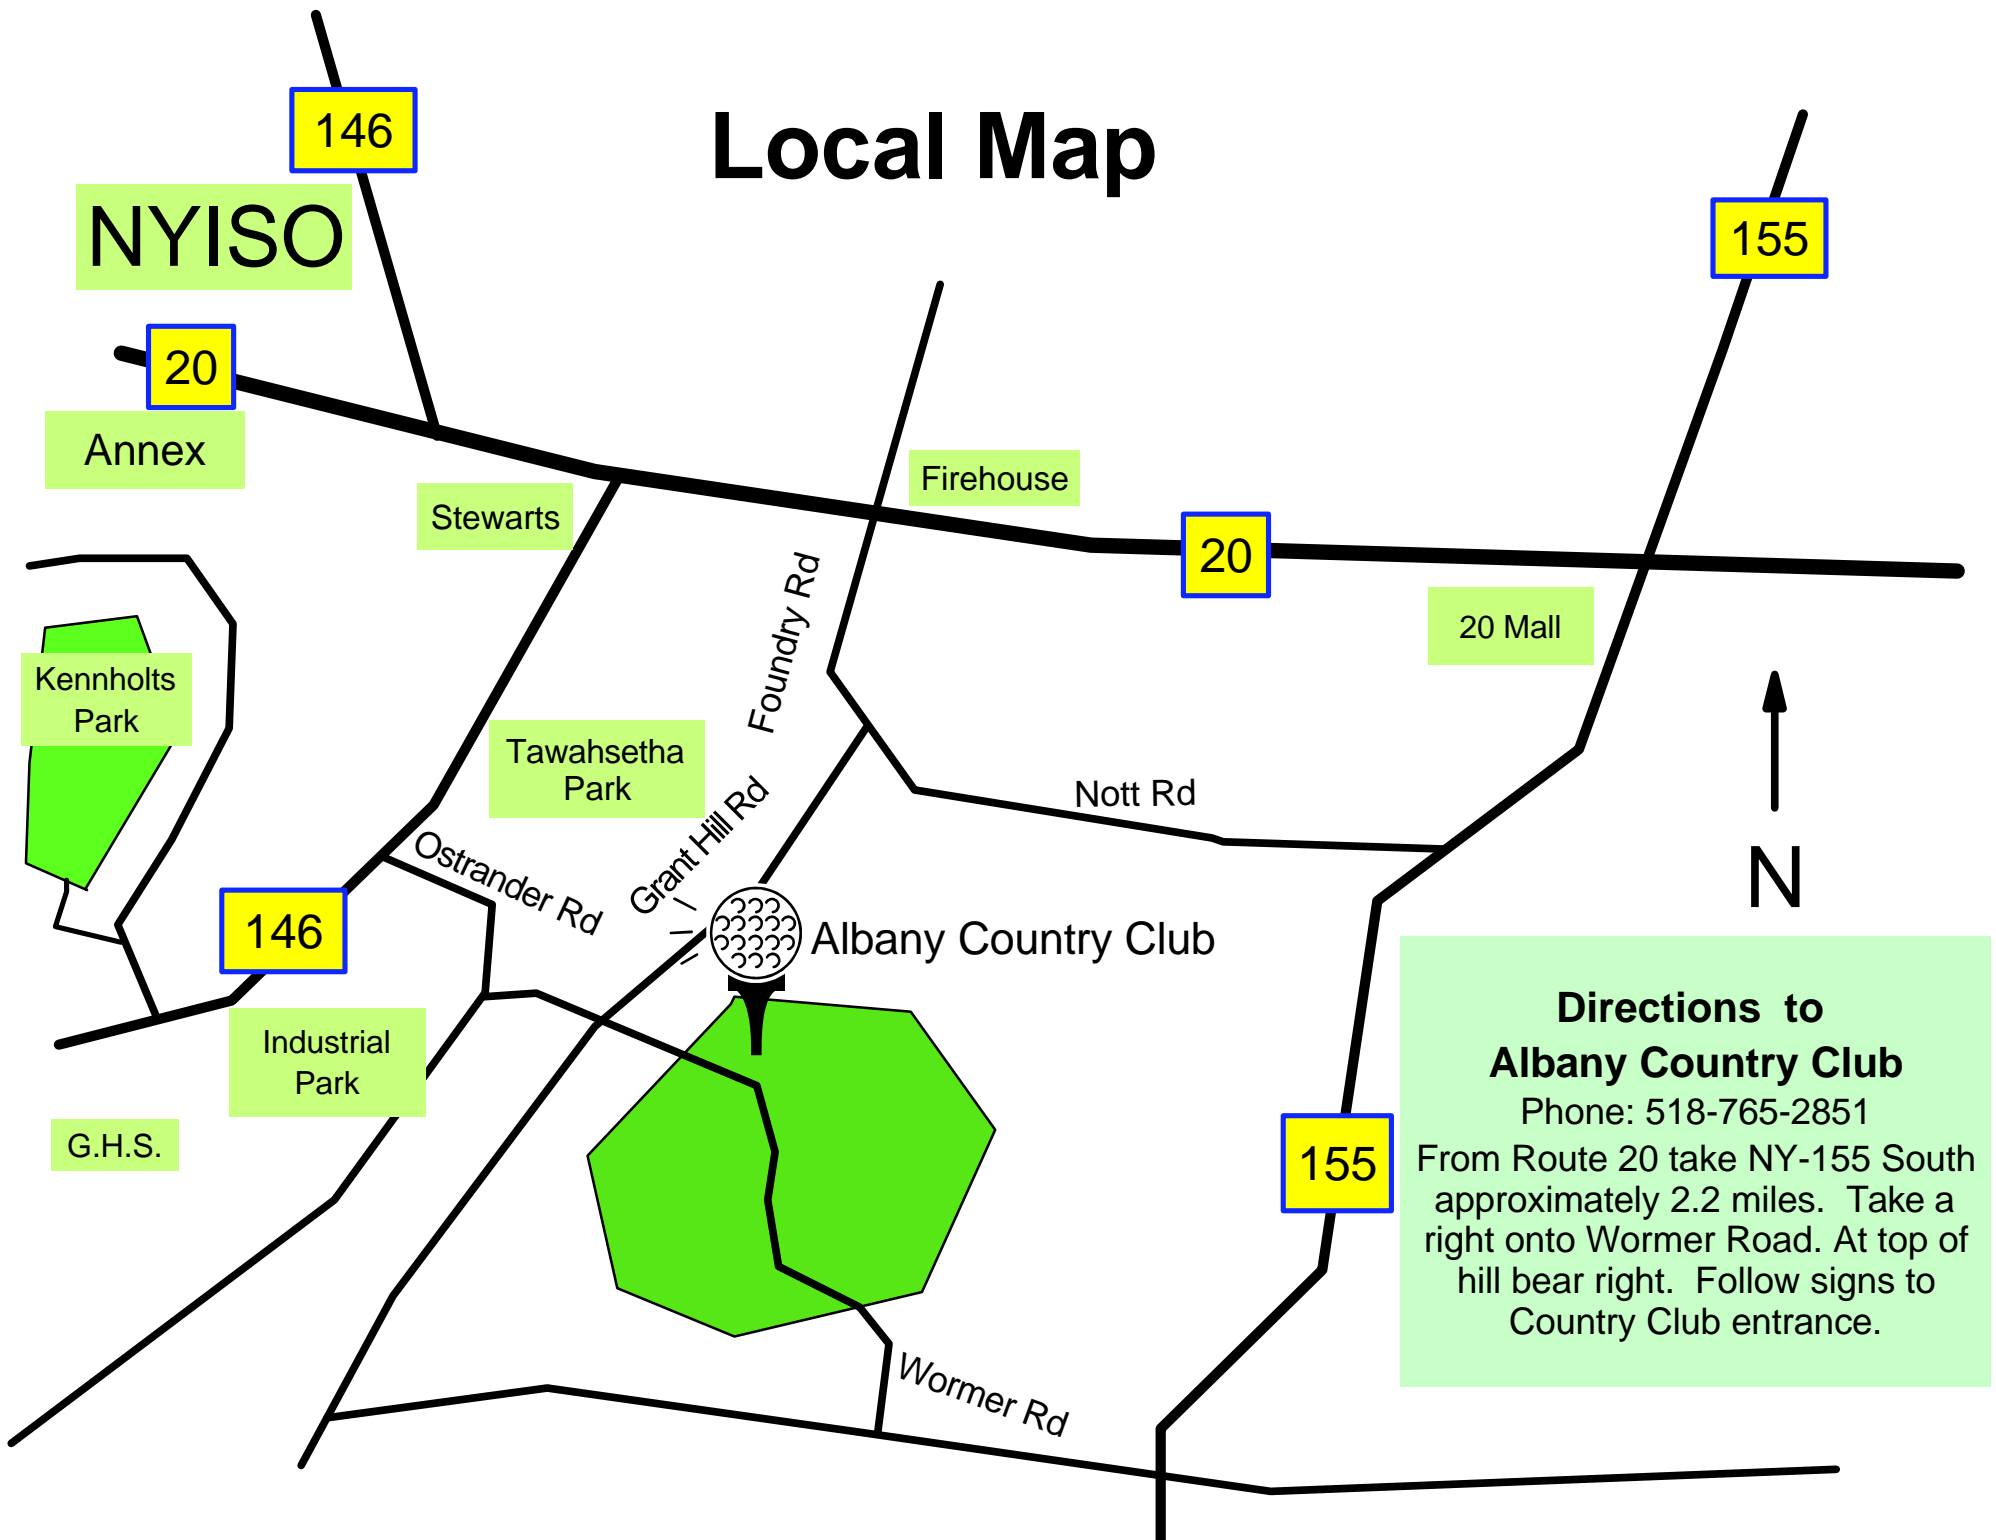

Local Map

Directions to Albany Country Club

Phone: 518-765-2851

From Route 20 take NY-155 South approximately 2.2 miles. Take a right onto Wormer Road. At top of hill bear right. Follow signs to Country Club entrance.